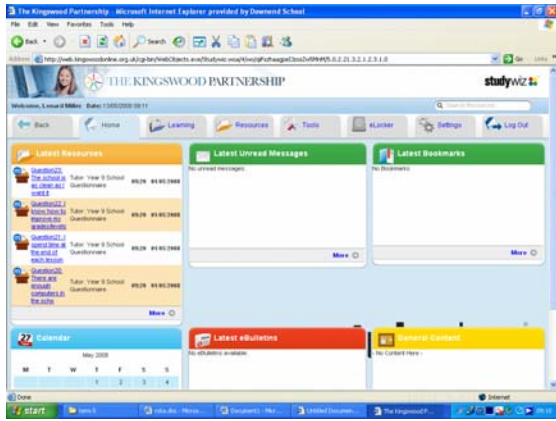

www.Kingswoodonline.org.uk: Downed School's Virtual Learning Environment, **Accessing Resources**

1

Home Page

2

Select Learning

3

The drop down list shows all your classes, choose the one you need.

4

Click on your class

5

Select the resource you need. You may need to scroll down to see this.

6

Now simply open the resource you need by double clicking it.