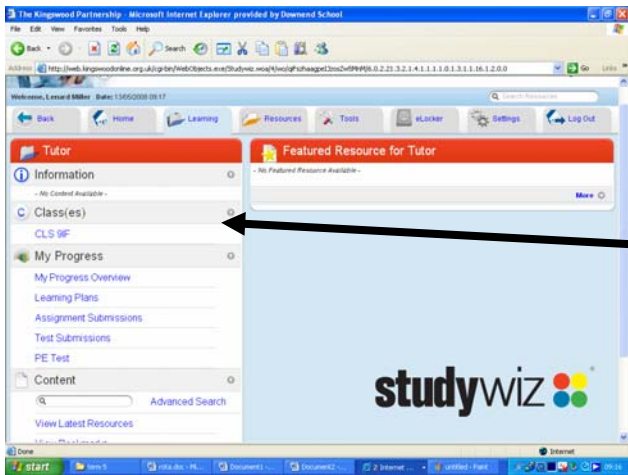

www.Kingswoodonline.org.uk: Downed School's Virtual Learning Environment, **Accessing Resources**

1

Home Page

2

Select Learning

3

The drop down list shows all your classes, choose the one you need.

4

Click on your class

5

Select the resource you need. You may need to scroll down to see this.

6

Now simply open the resource you need by double clicking it.