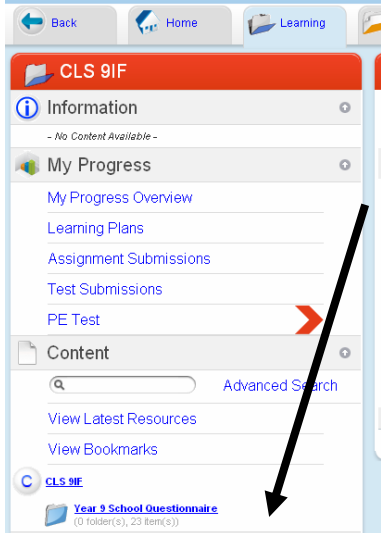

www.Kingswoodonline.org.uk: Downed School's Virtual Learning Environment, **Accessing Resources**

1

Home Page

2

Select Learning

3

The drop down list shows all your classes, choose the one you need.

4

Click on your class

5

Select the resource you need. You may need to scroll down to see this.

6

Now simply open the resource you need by double clicking it.